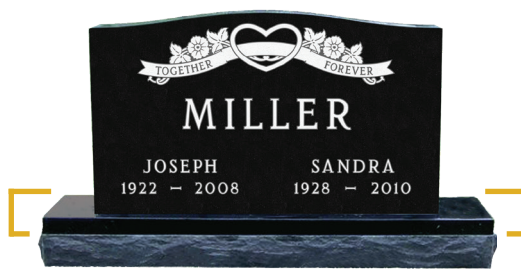

FOR A LIMITED TIME RECEIVE

Taj Aurora ▲  
Shiva Gold ▲

**10% OFF**

**TAJ AURORA &  
SHIVA GOLD GRANITE**

Taj Aurora and Shiva Gold offer distinctive natural character and enduring beauty. Their unique patterns and warm tones create a memorial that stands apart while honoring a life with elegance and permanence.

Available on any memorial shape or size.

**FREE**  
**POLISHED MARGIN**

A margin panel creates a dedicated space on the memorial base for names, dates, inscriptions, or meaningful messages. It's a subtle enhancement that adds distinction and personalization to the memorial.