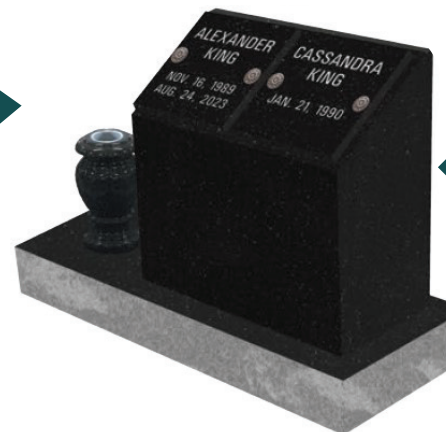

## CUSTOM *Cremation Columbaria Podium*

This stunning podium is a sophisticated and honorable way to showcase your loved one.

explore more  
[SunburstMemorials.com](https://SunburstMemorials.com)

FOR A LIMITED TIME RECEIVE

## Cremation Columbaria Podiums

Available in both Imperial Grey with Jet Black niche cover(s) or Jet Black with Jet Black niche cover(s). Both include a 5x5x9 Jet Black granite vase.

◀ **Double Podium**  
Jet Black